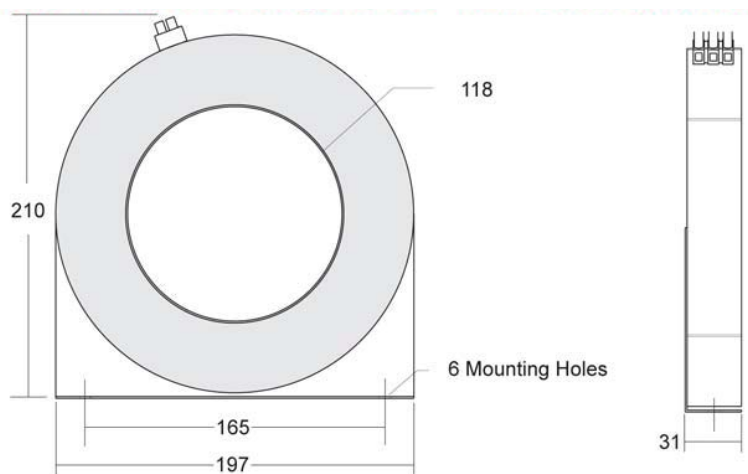

ELT3 130 A01336