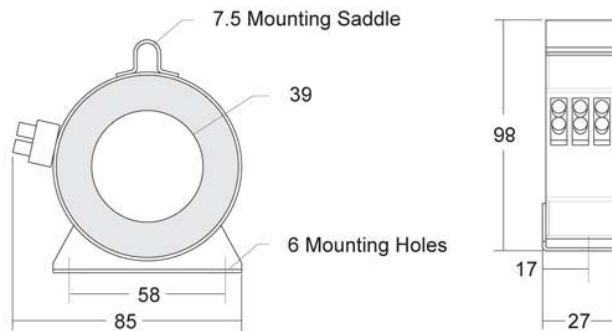

ELT3 40 A01334