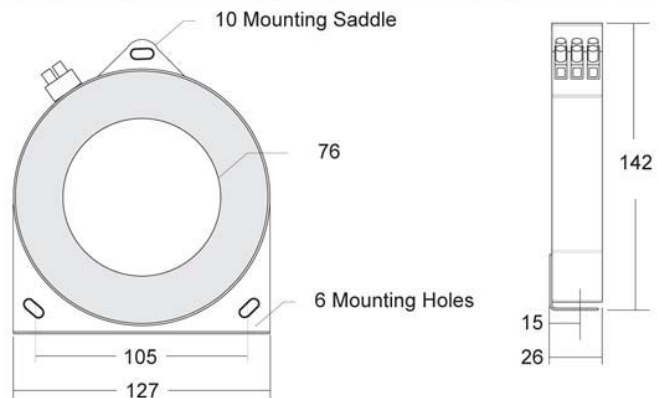

ELT3 72 A01335