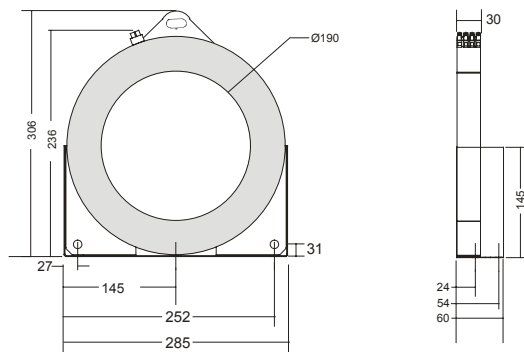

ELT3 200 A01337

Ordering Options:

A01334	Toroid (1000:1) 40mm
A01335	Toroid (1000:1) 72mm
A01336	Toroid (1000:1) 130mm
A01337	Toroid (1000:1) 200mm
A01338	Toroid (1000:1) 300mm

All Toroids come with a 2 year warranty.