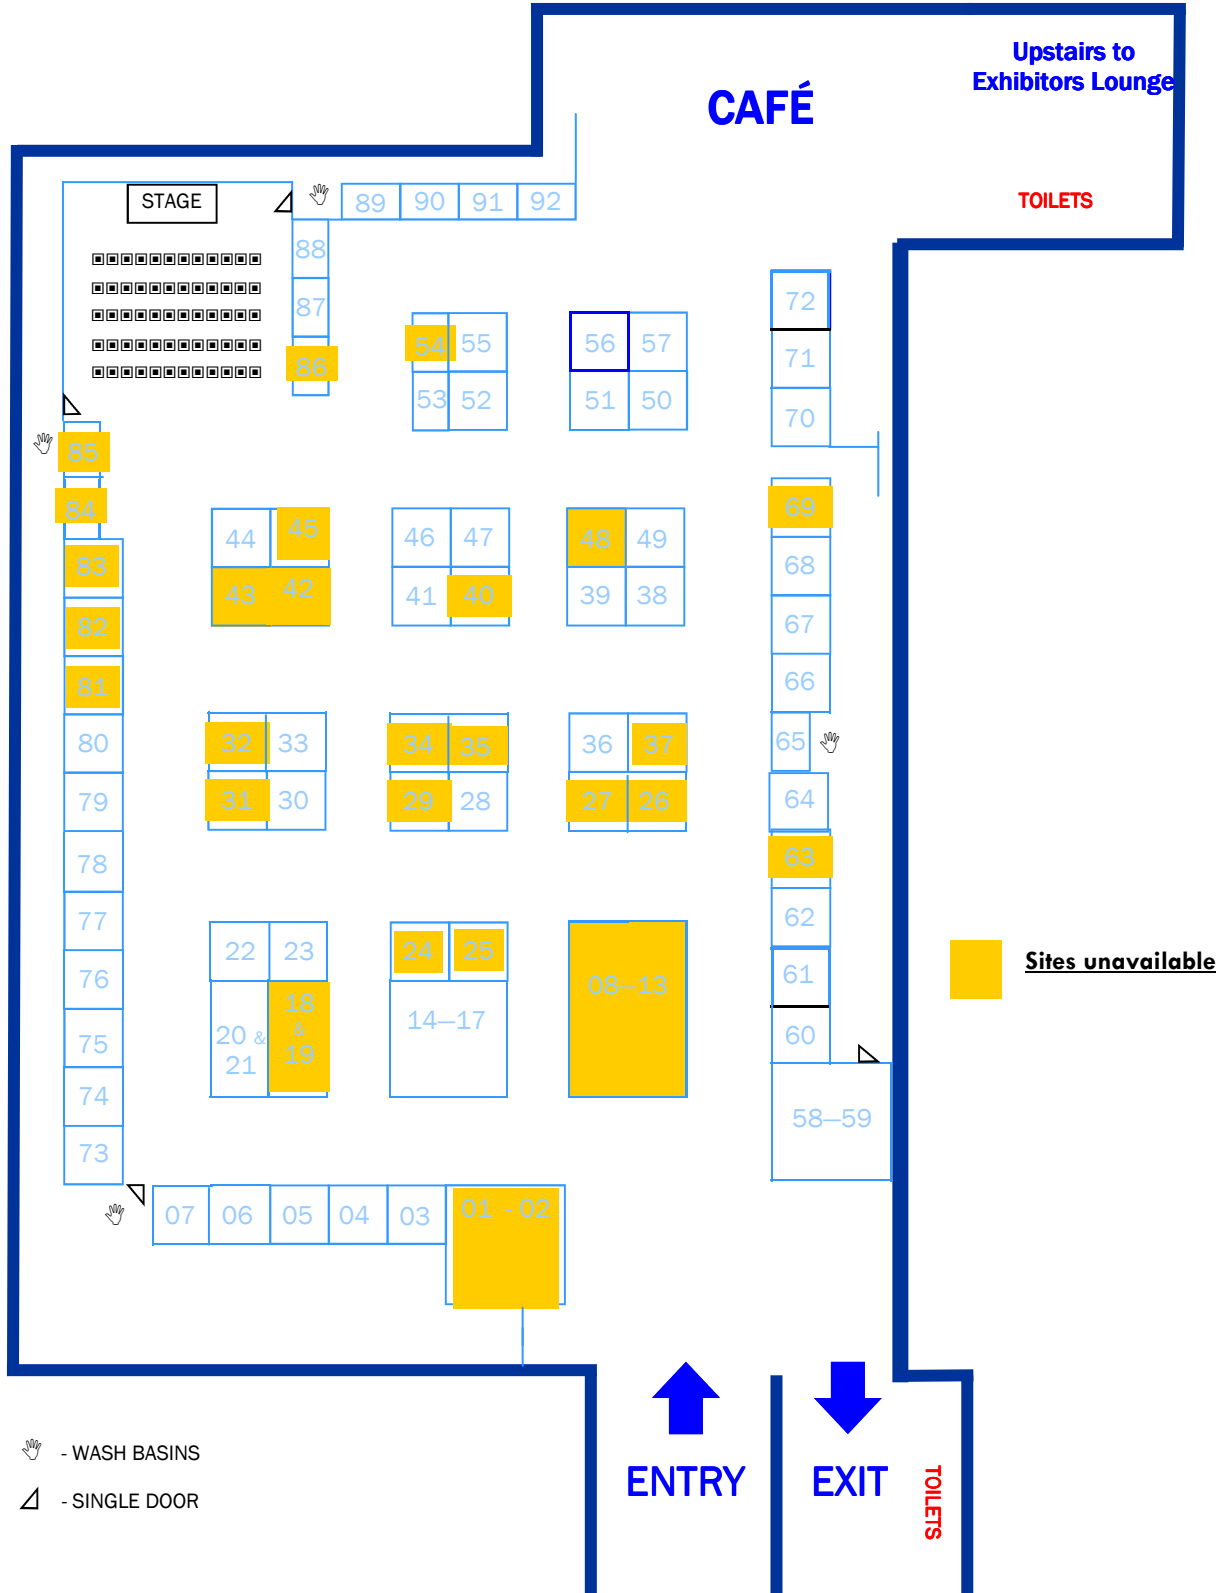

gluten free expo

- WASH BASINS
- SINGLE DOOR