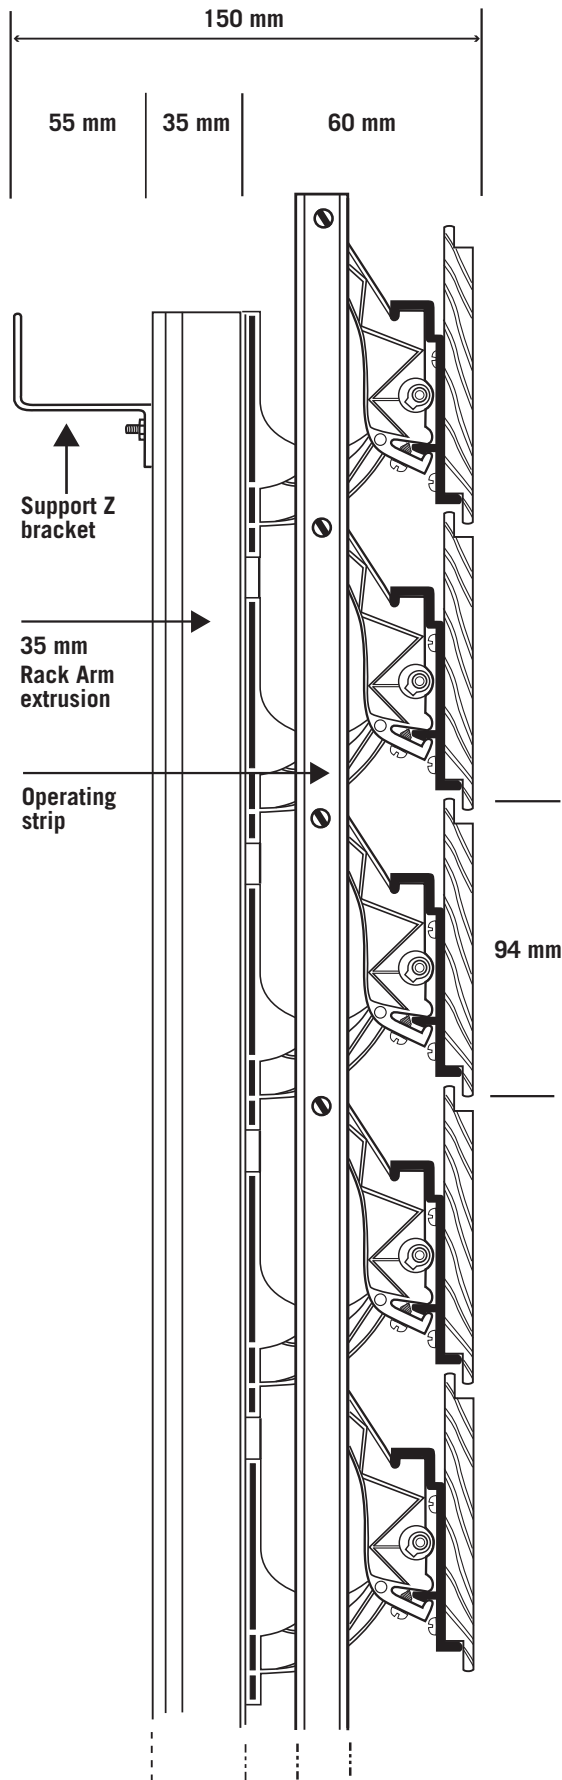

horiso[®]

94W with 35 mm rack arm
Schematic

Side view louvres closed

Side view louvres open