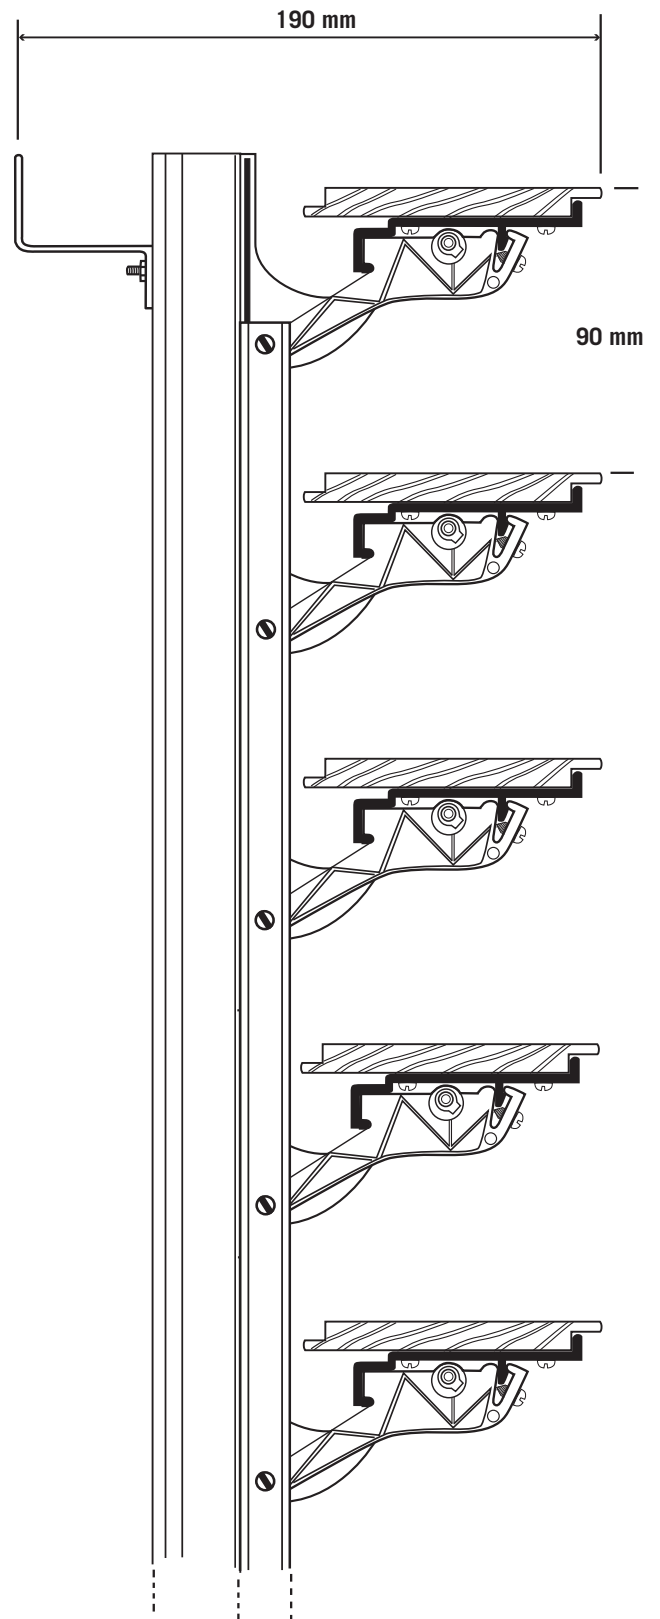

horiso[®]

94W with 35 mm rack arm
Schematic

Side view louvres closed

Side view louvres open