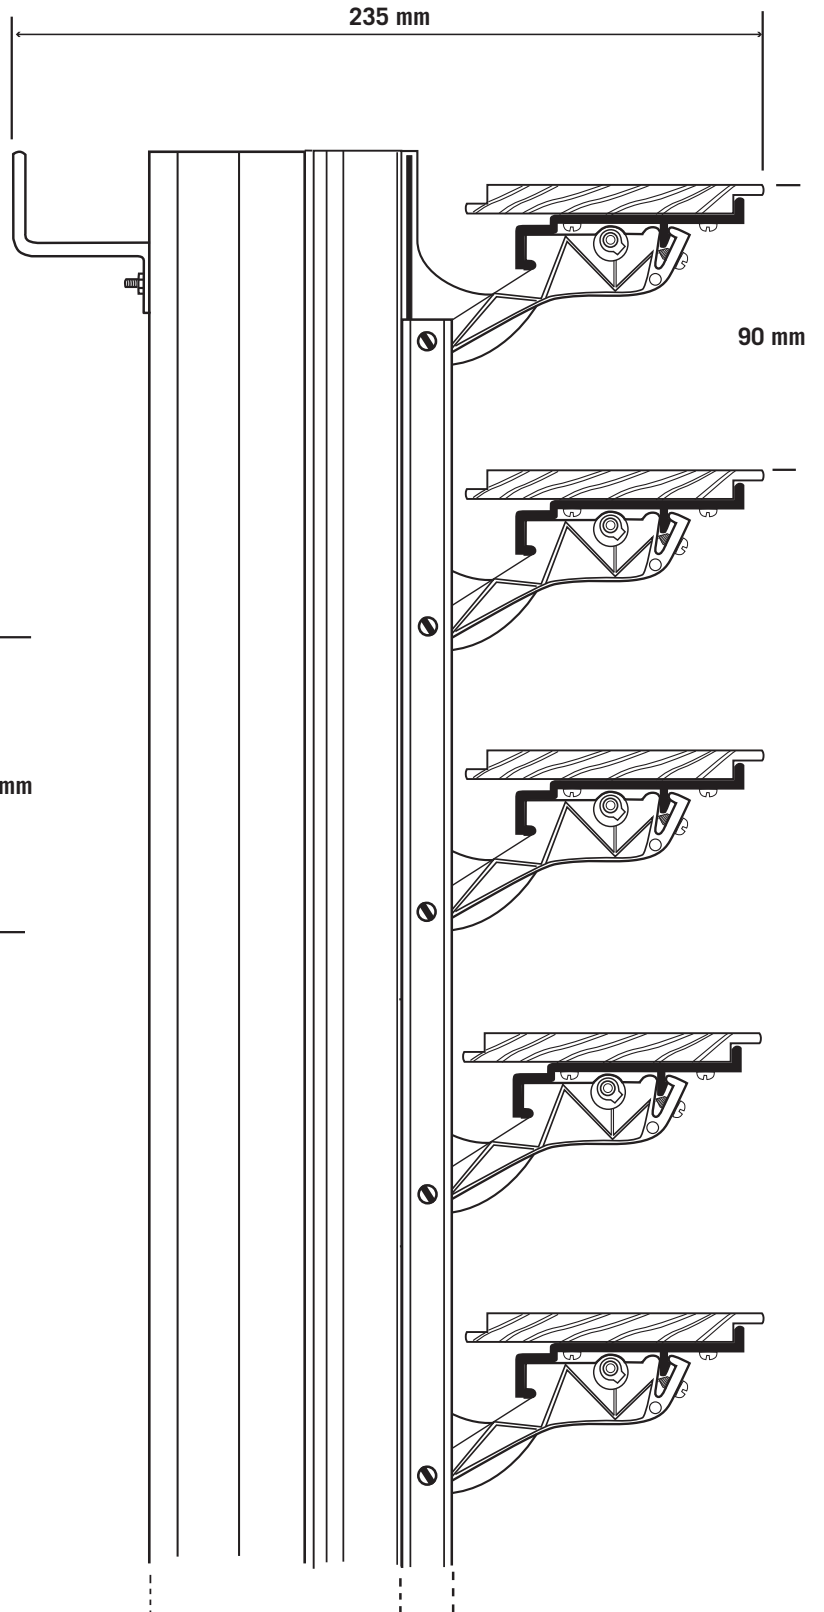

horiso[®]

94W with 80 mm rack arm
Schematic

Side view louvres closed

Side view louvres open