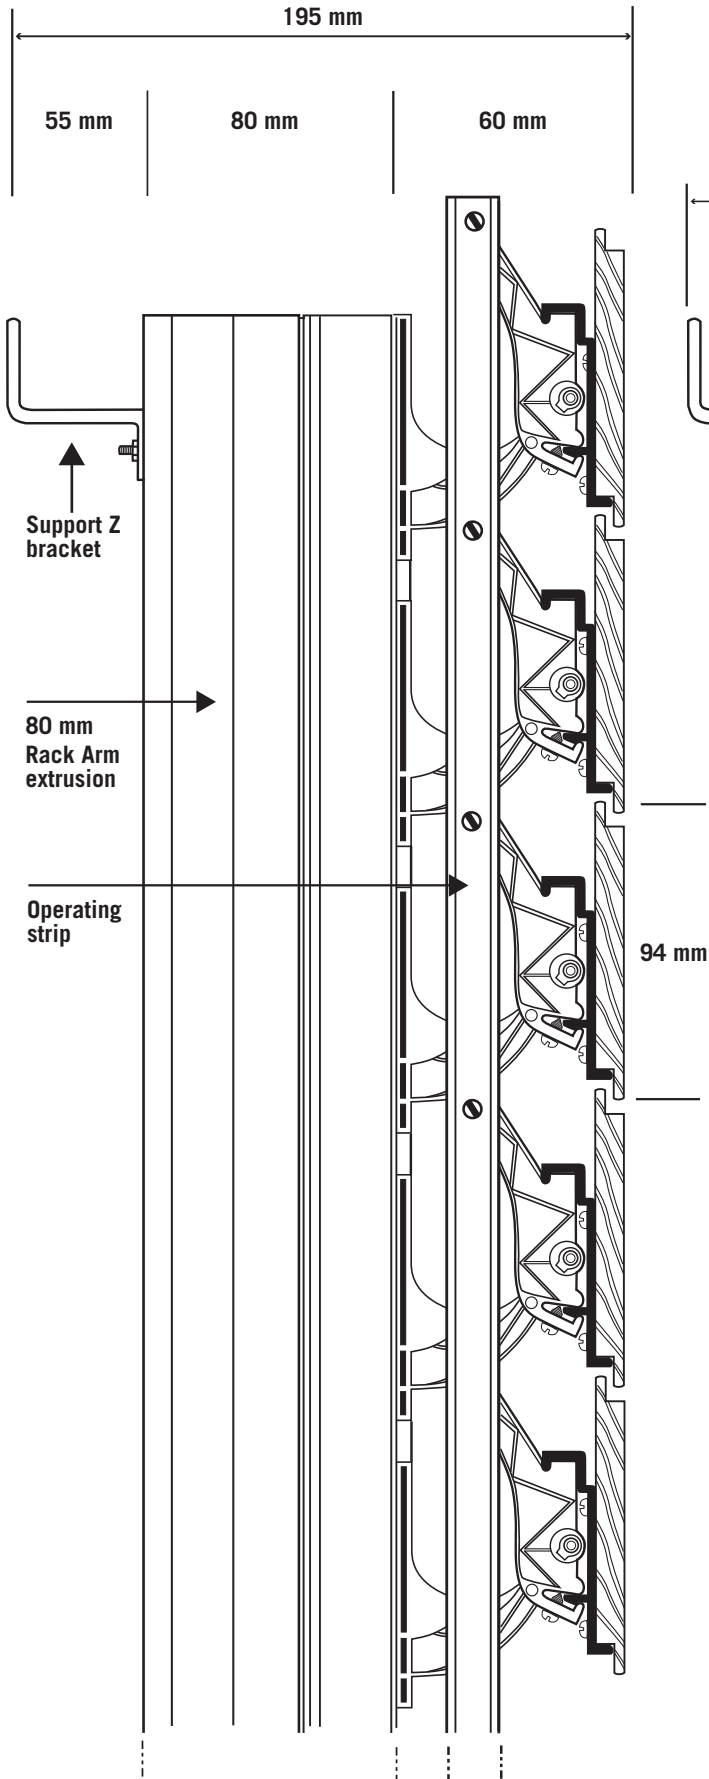

horiso[®]

94W with 80 mm rack arm
Schematic

Side view louvres closed

Side view louvres open