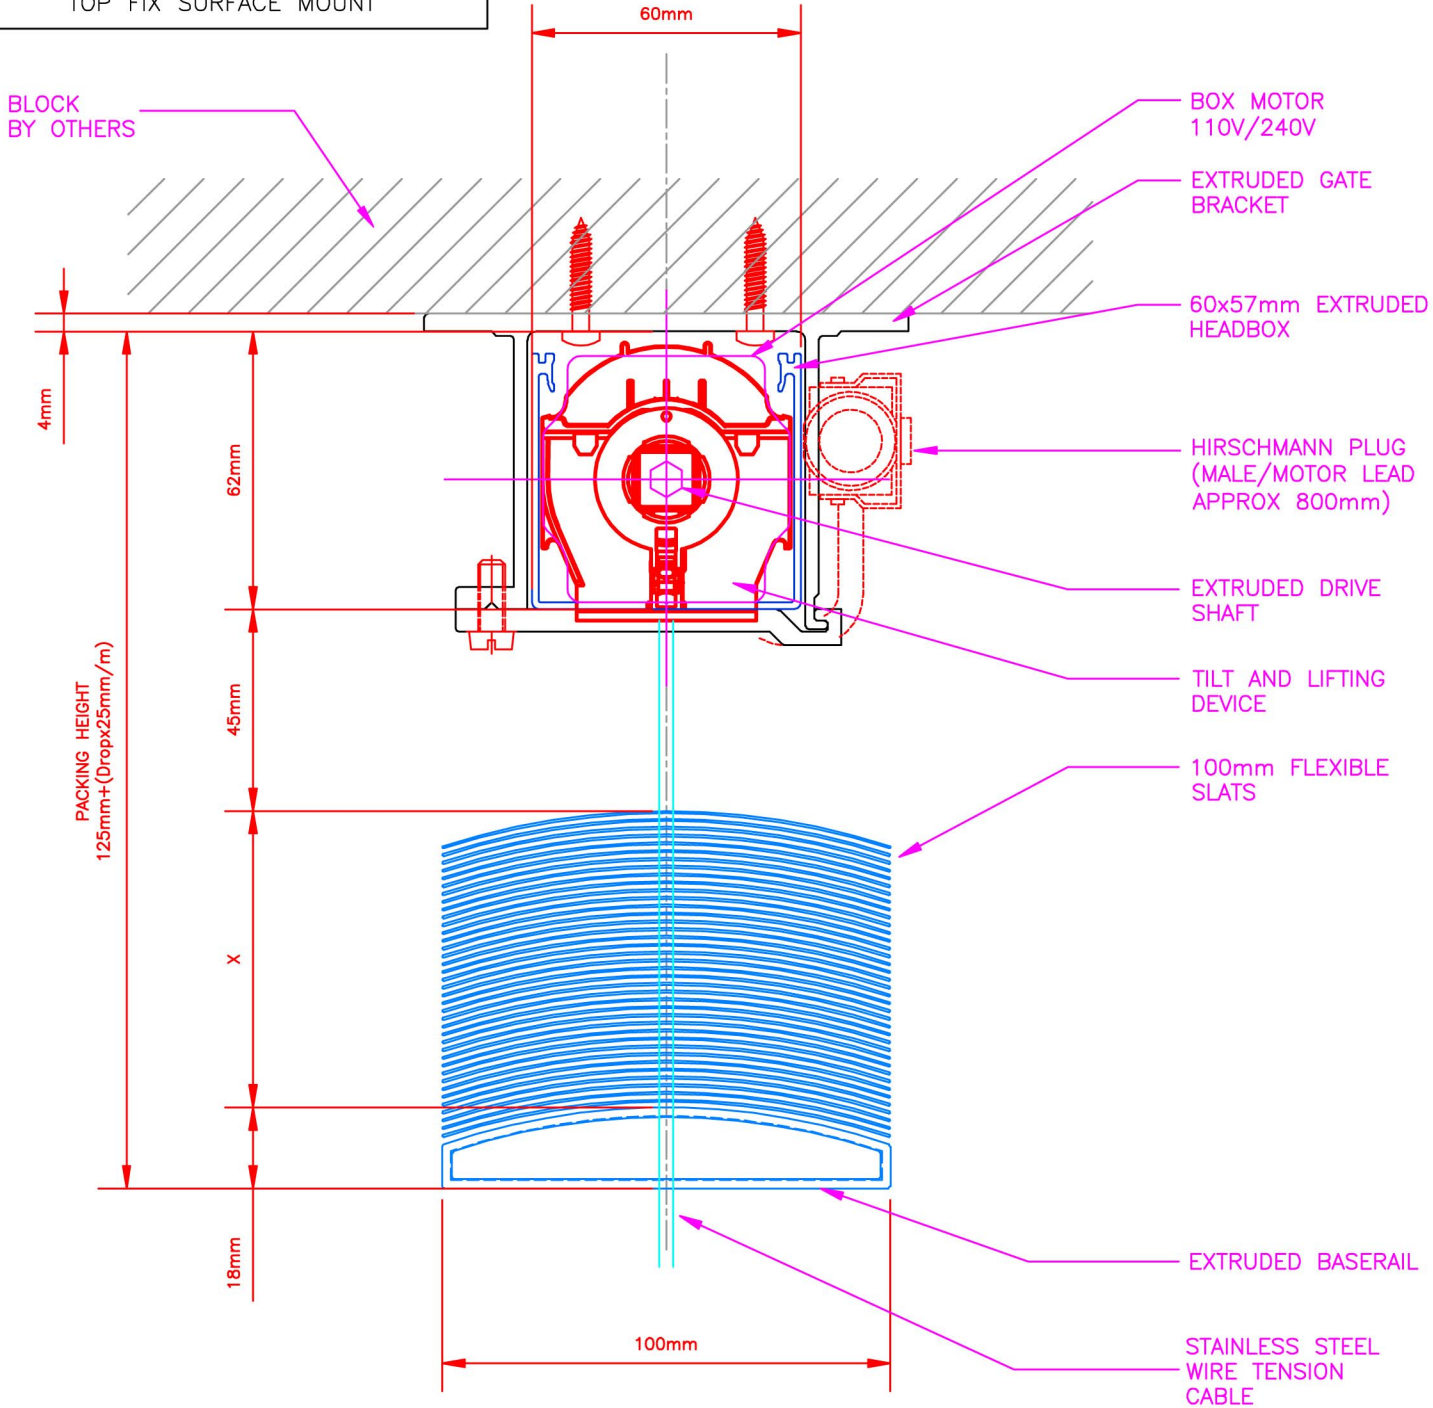

HORISO EVB 100 N

INVERTED HEADBOX
TOP FIX SURFACE MOUNT

INSATALLATION CONDITION: TOP FIX SURFACE MOUNT Horiso				BLIND TYPE Horiso EVB 100 N		horiso [®]		www.horiso.com.au
REV	DESCRIPTION	DATE	APPROVED	DRAWN: SHUANG XU		22 - 26 Myrtle Street Marrickville NSW 2204		APPROVED SIGNATURE
A	INITIAL DRAWING	01/06/12	NK					
B	CABLE MATERIAL UPDATE	16/01/14	NK					
				SIZE:	FSCM NO:	DWG NO: 20120601-2-4	REV B	T: (61 2) 8755 4500
				SCALE:	DATE: 16/01/14	SHEET		F: (61 2) 8755 4555