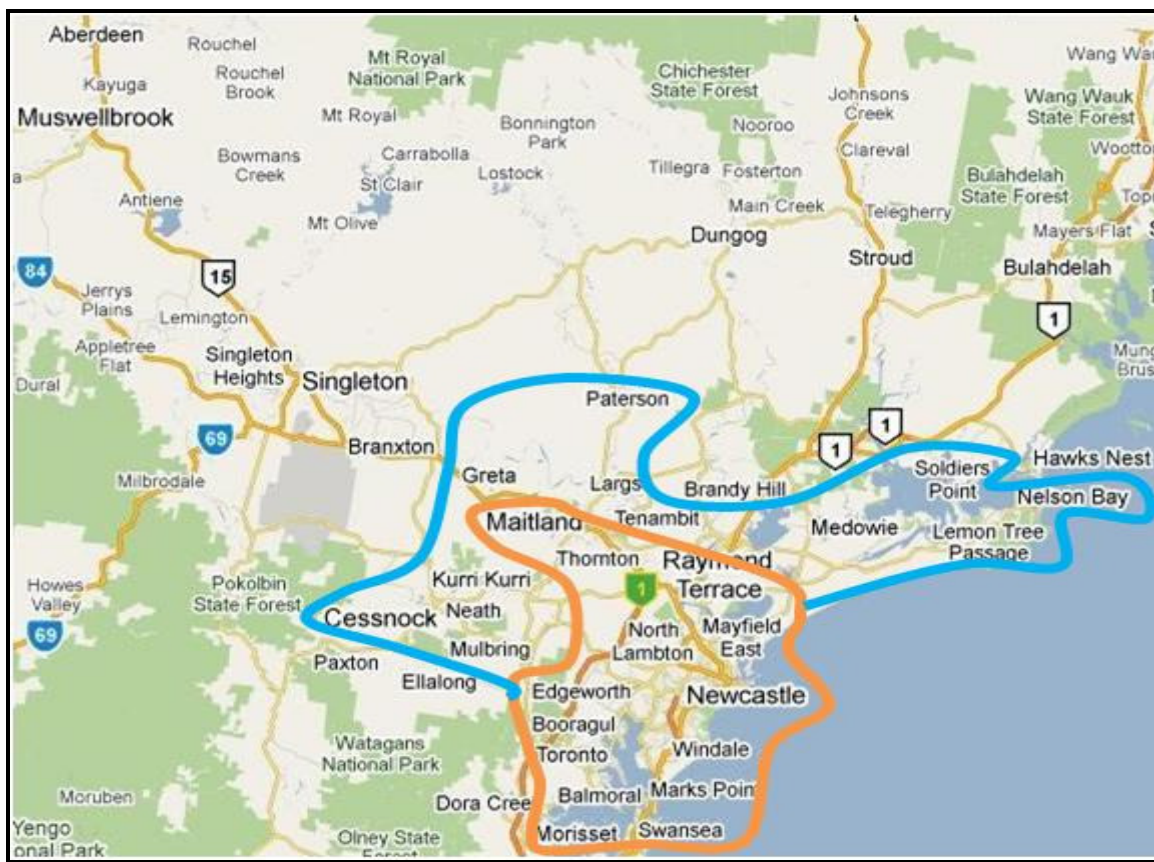

INSULATION INDUSTRIES

Delivery Range Map*

Boundary.	Standard Delivery (inc GST)	Special Delivery.
	\$38.50	P.O.A
	\$50.00	P.O.A

*Delivery beyond the blue border requires customer to organise a courier. This map represents the delivery range of Insulation Industries only and does not apply to or represent CSR Bradfords. Special delivery pricing is determined by volume of goods ordered.